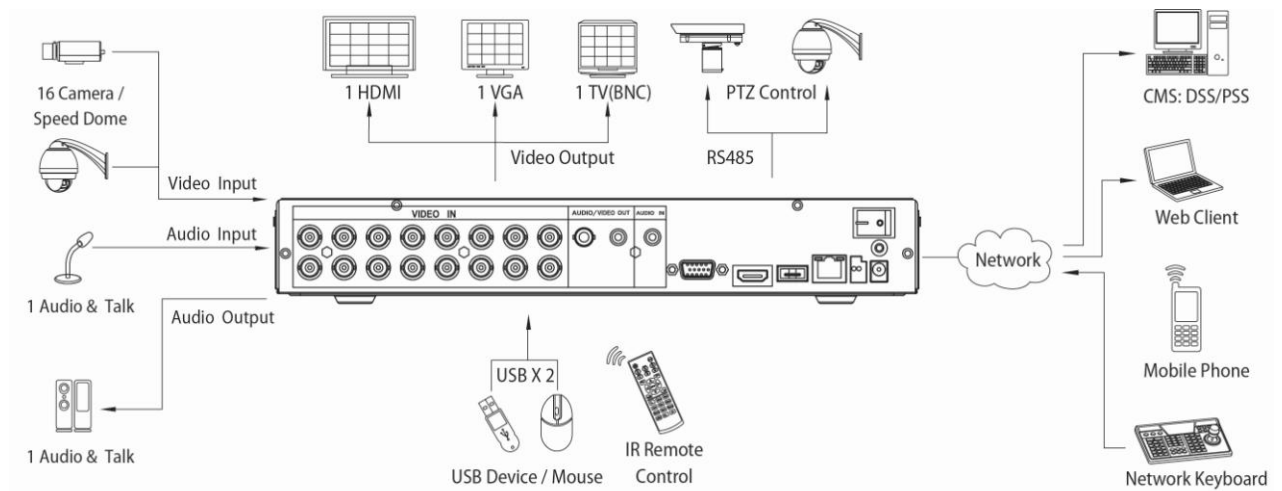

DH-DVR 2104/2108/2116H

Ethernet	RJ-45 port (10/100M)
Network Functions	HTTP, IPv4/IPv6, TCP/IP, UPNP, RTSP, UDP, SMTP, NTP, DHCP, DNS, PPPOE, DDNS, FTP, IP Filter
Max. User Access	20 users
Smart Phone	iPhone, iPad, Android, Windows Phone
Storage	
Internal HDD	1 SATA port, up to 4TB
Auxiliary Interface	
USB Interface	2 ports (1 Rear), USB2.0
RS485	PTZ control
General	
Power Supply	DC12V/2A
Power Consumption	10W(without HDD)
Working Environment	-10 ~+55 °C / 10~90%RH / 86~106kpa
Dimension (W×D×H)	Mini 1U, 325mm×245mm×45mm
Weight	1.5KG(without HDD)

System Connection

Takes DVR2116H as an example